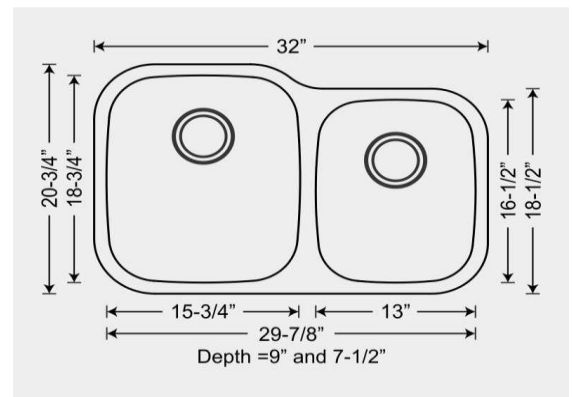

**STAINLESS STEEL SINKS**  
**18 Gauge**

**Stainless Steel 60/40 (18g, 304 SS)**

**Stainless Steel 50/50 (18g, 304 SS)**