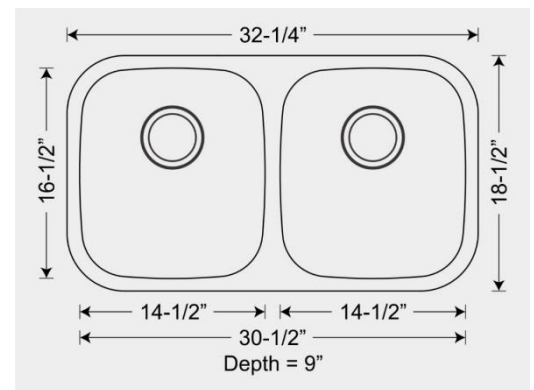

**STAINLESS STEEL SINKS**  
**18 Gauge**

**Stainless Steel 60/40 (18g, 304 SS)**

**Stainless Steel 50/50 (18g, 304 SS)**